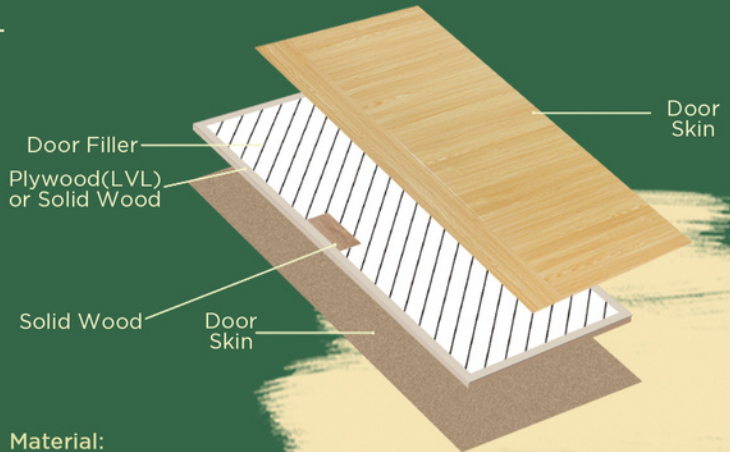

Melamine Door

Material:
Honey Comb Core

Size:
40mmx70x210cm
40mmx80x210cm
40mmx90x210cm

WESTWOOD MOULDED DOORS

Material:
Medium Density Fibreboard
Primer White Panel Door &
Groove Door
Honey Comb Core

Size:
40mmx70x210cm
40mmx80x210cm

2 Panel

4 Panel

6 Panel

6 Panel
Window Design

Flush Door

Groove
Door

5 Panel
Groove

6 Panel
Groove

Material:
2 Side Marine
Flush Door

Size:
40mmx70x210cm
40mmx80x210cm

Plywood
Door

Grooved
Door

Wood Veneer Door

Material:
Medium Density Fibreboard
Veneer Wood
Honey Comb Core

Size:
40mmx70x210cm
40mmx80x210cm

2 Panel
Sapele

3 Panel
Sapele

5 Panel
Sapele

6 Panel
Sapele

Engineered Door

Material:
Solid
Engineered

Size:
40mmx70x210cm
40mmx80x210cm
40mmx90x210cm

Solid
Door